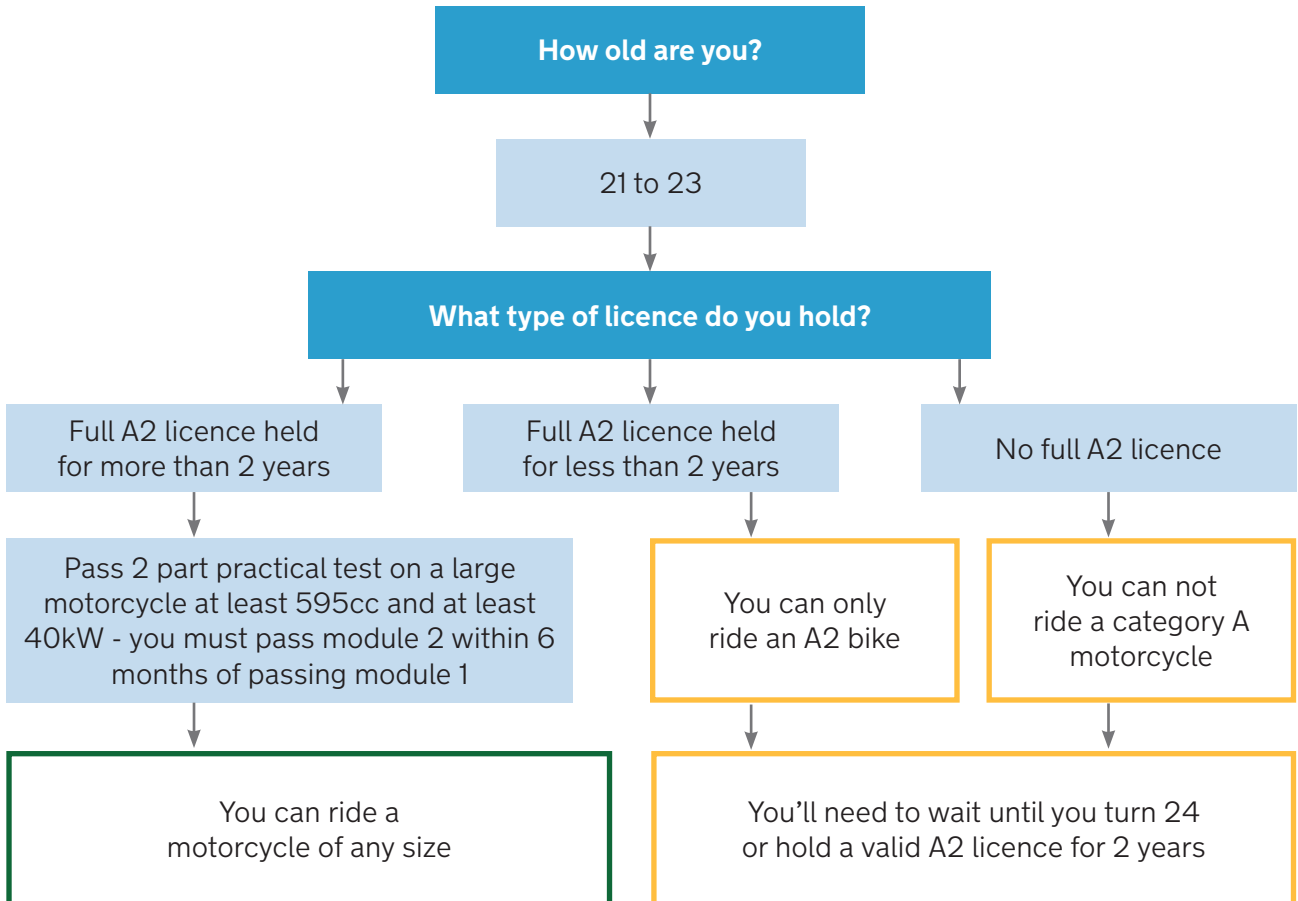

AM mopeds

A1 light motorcycle

A2 motorcycle

Category A motorcycle (21 to 23)

Category A motorcycle (24 or over)